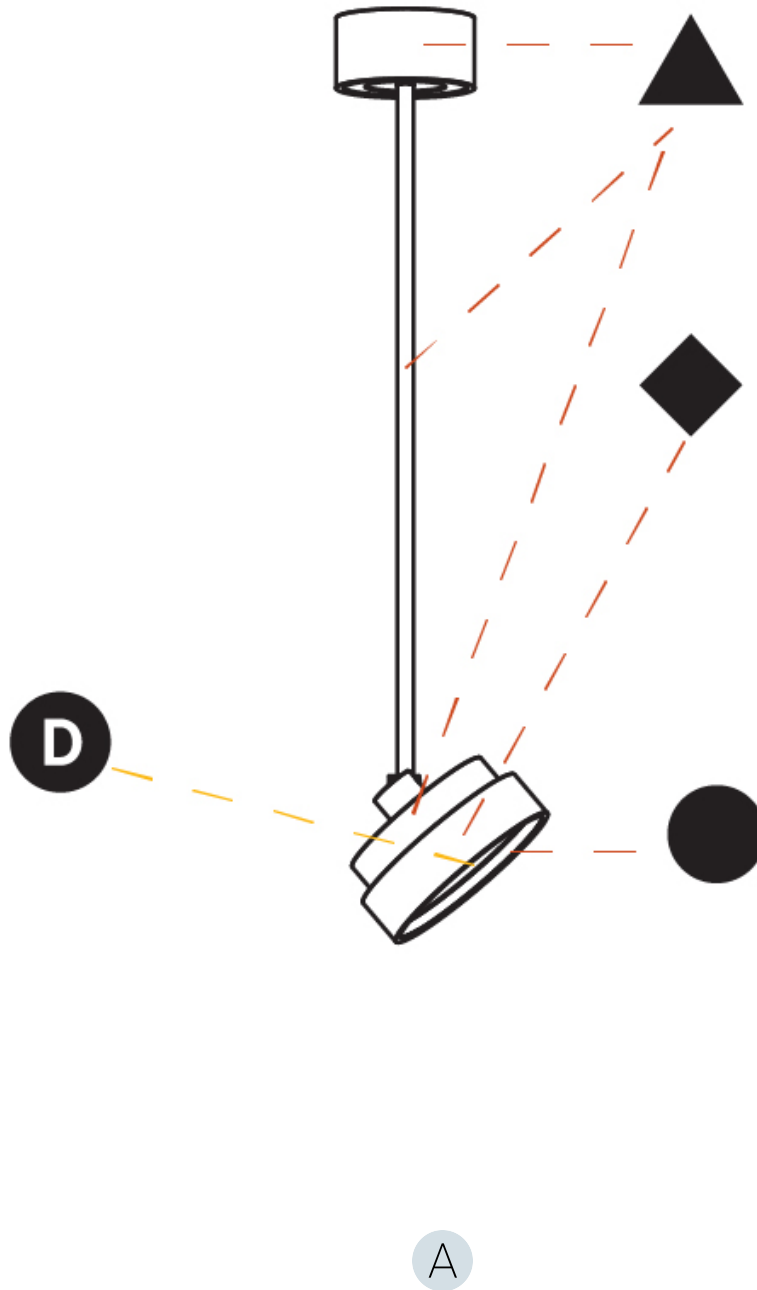

SIGN DIVA FLEX KORONA SUSPENSION

A30861-

PROJECT	_____
TYPE	_____
SPECIFIER	_____
QUANTITY	_____
DATE	_____