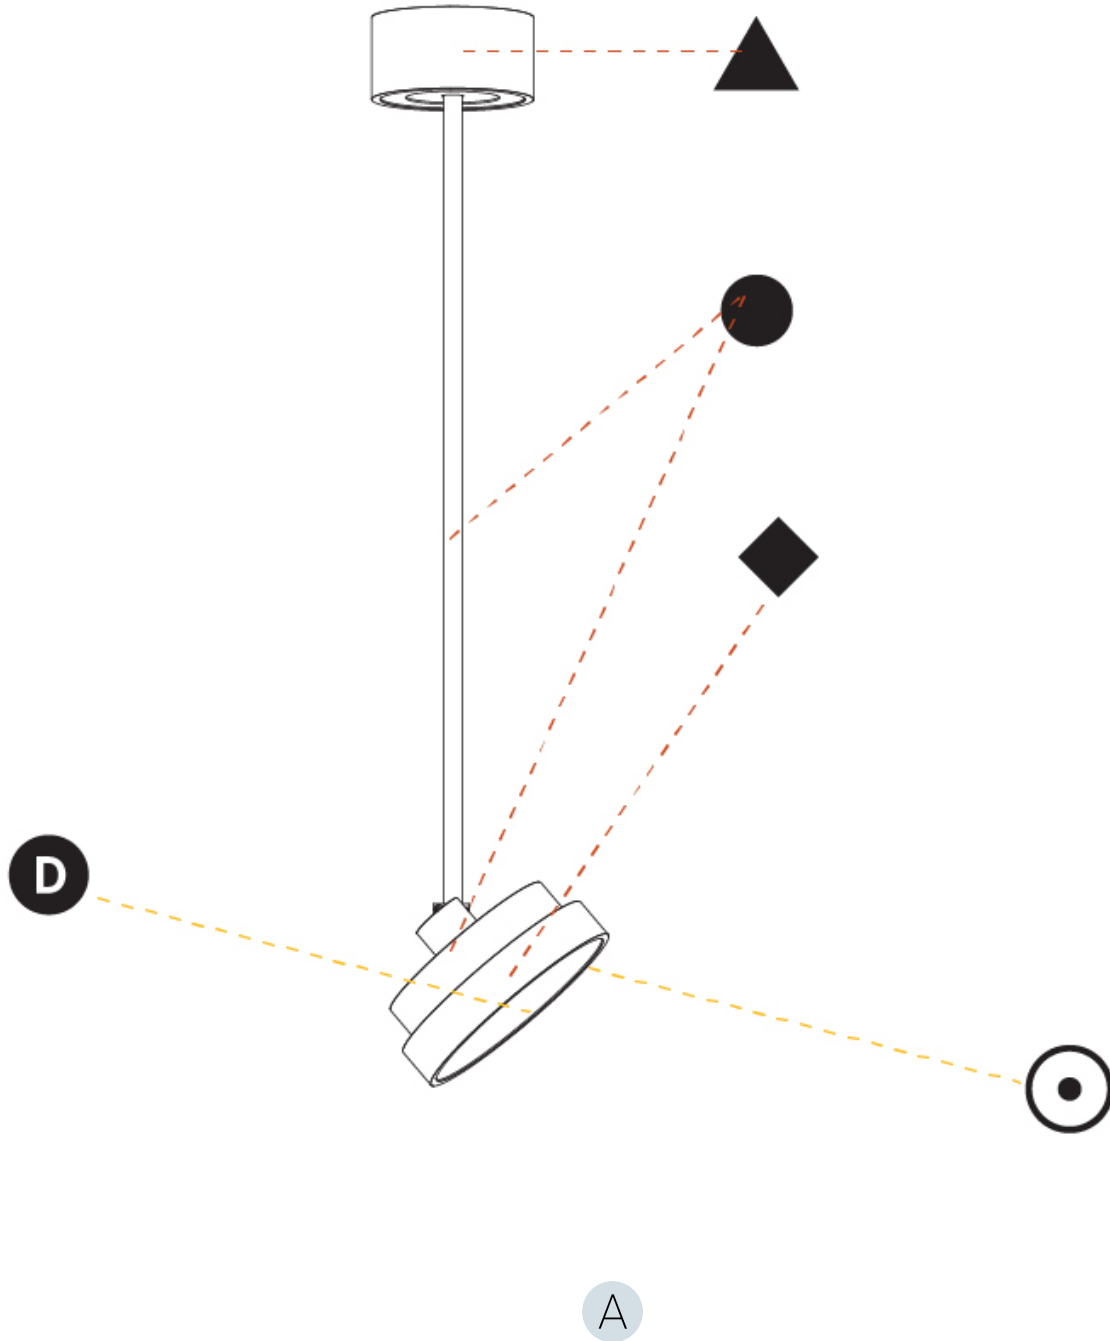

SIGN DIVA FLEX SUSPENSION

A30851-

PROJECT

TYPE

SPECIFIER

QUANTITY

DATE